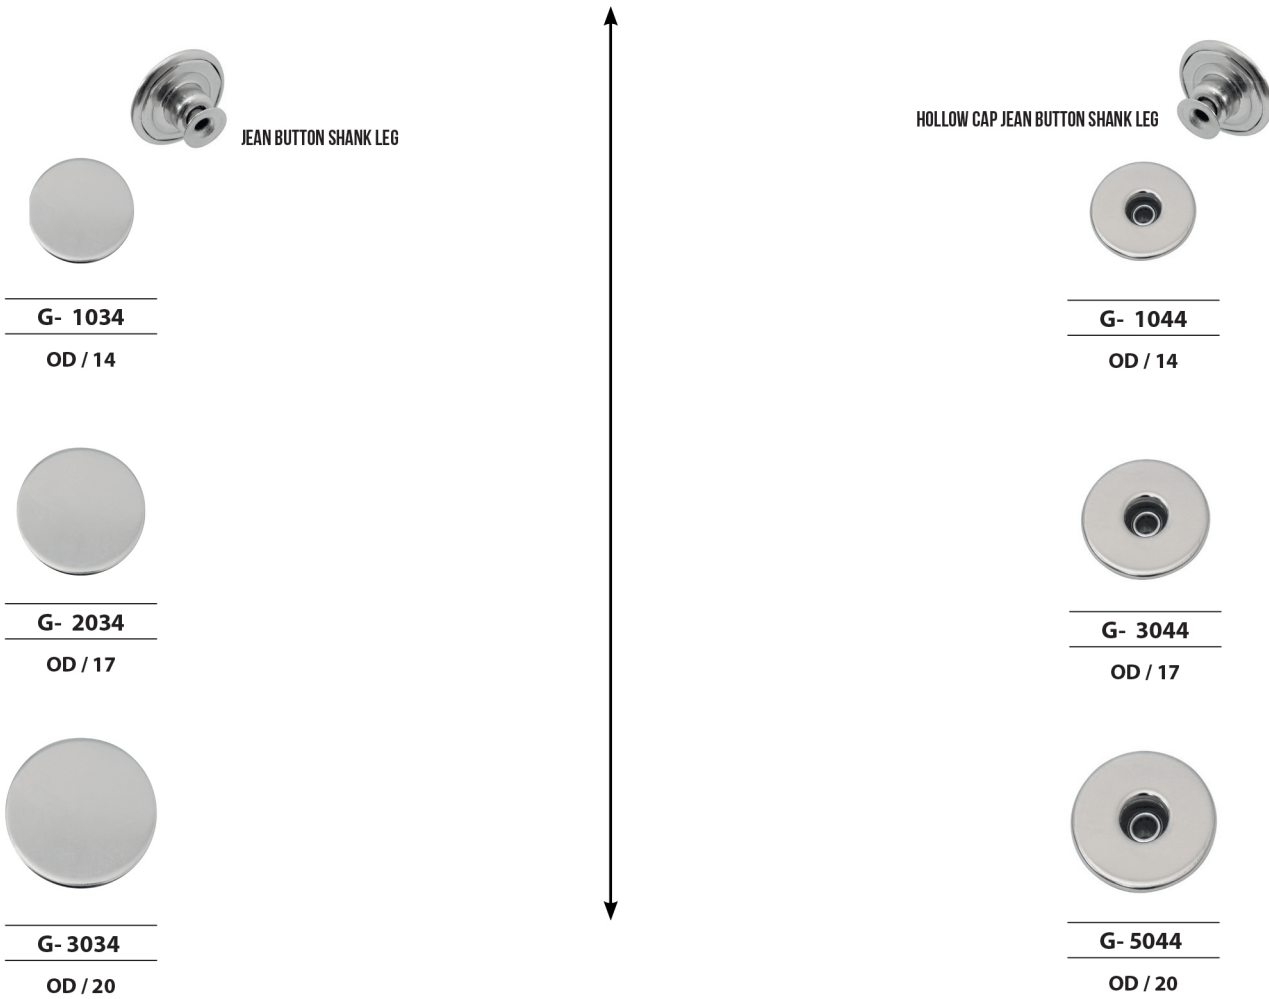

GILLMANN

fil à coudre haut de Gamme

OD: Outer Diameter ID: Inner Diameter H: Height

www.gillmanngroup.com

MOVABLE JEAN BUTTON / BOUTONS JEAN MOBILE

MOVABLE HOLLOW JEAN BUTTON / BOUTONS JEAN MOBILE AVEC CALOTTE CREUSE

These products are manufactured from aluminum material.